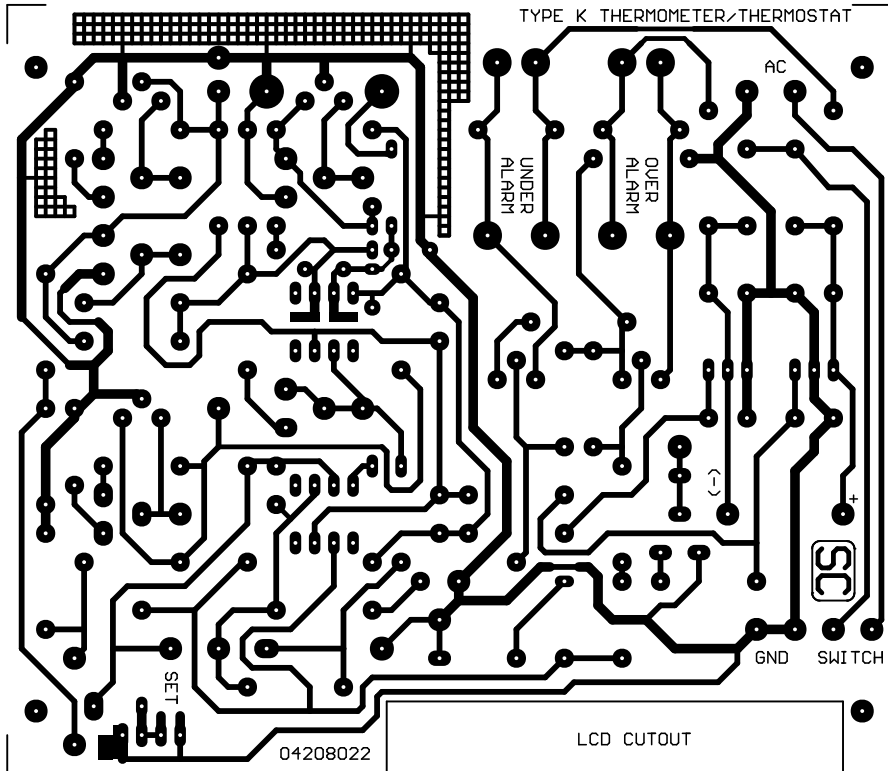

TYPE K THERMOMETER/THERMOSTAT

AC

UNDER
ALARM

OVER
ALARM

SET

GND

SWITCH

04208022

LCD CUTOUT