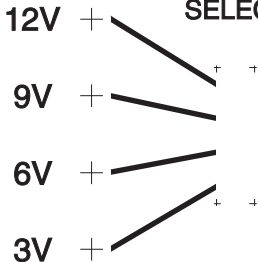

ON/OFF PLUGPACK
INPUT

**SILICON
CHIP**
www.siliconchip.com.au

POWERPACK

POWER

OUTPUT
SELECT

OUTPUT
(1A MAX)