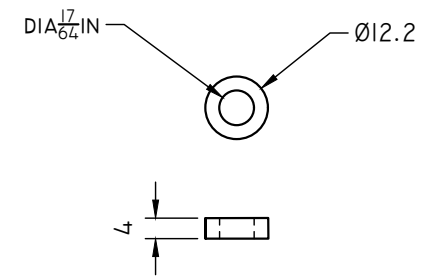

12 layers of 0.87mm wire (280turns)

COIL

ROD ASSEMBLY

ALUMINIUM RING