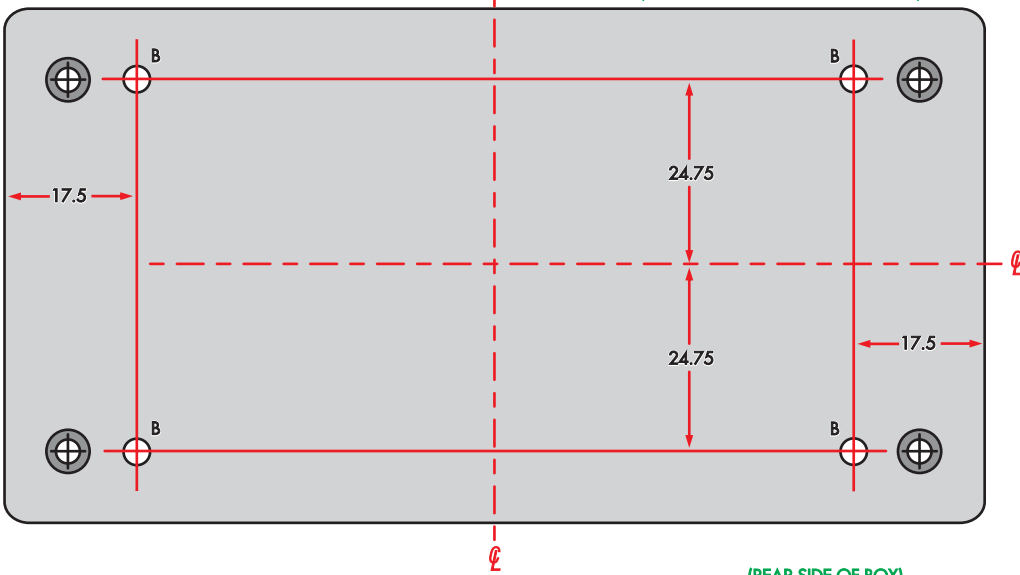

(FRONT SIDE OF BOX)

(OUTER SURFACE OF BOX LID/BASE)

(REAR SIDE OF BOX)

- SLOT A: 4mm x 25mm
- HOLE B: 3.5mm DIAM
- HOLE C: 7.5mm DIAM
- HOLE D: 1.5mm DIAM
- HOLE E: 6.5mm DIAM
- HOLE F: 9.0mm DIAM

ALL DIMENSIONS IN MILLIMETRES

(RIGHT END OF BOX)