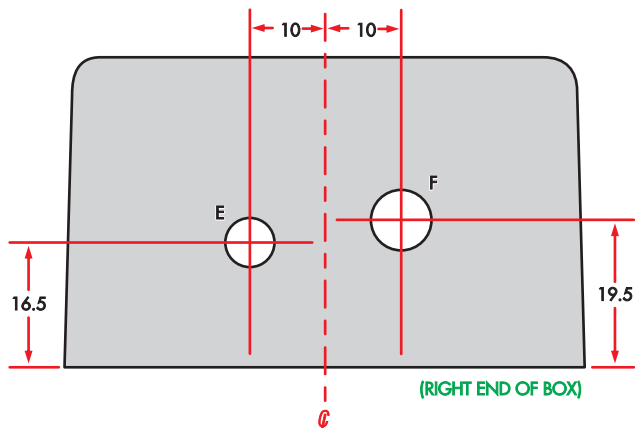

(FRONT SIDE OF BOX)

(OUTER SURFACE OF BOX LID/BASE)

(REAR SIDE OF BOX)

- SLOT A: 4mm x 25mm
- HOLE B: 3.5mm DIAM
- HOLE C: 7.5mm DIAM
- HOLE D: 1.5mm DIAM
- HOLE E: 6.5mm DIAM
- HOLE F: 9.0mm DIAM

ALL DIMENSIONS IN MILLIMETRES

(RIGHT END OF BOX)