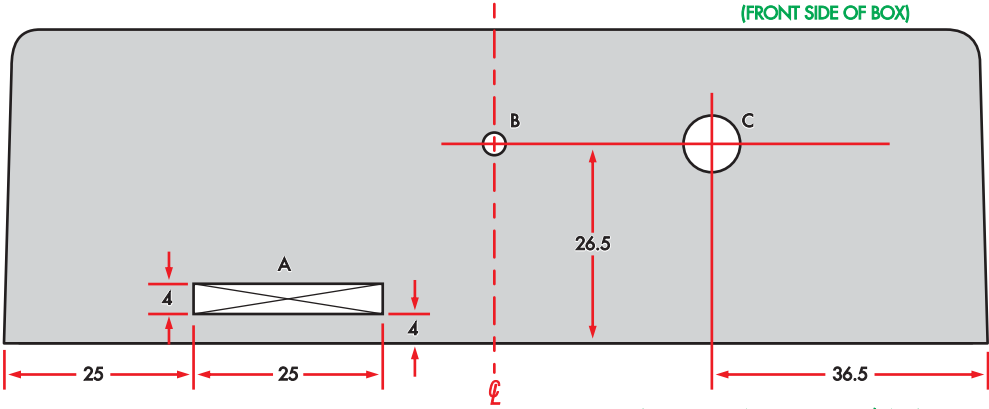

(FRONT SIDE OF BOX)

(OUTER SURFACE OF BOX LID/BASE)

(REAR SIDE OF BOX)

- SLOT A: 4mm x 25mm
- HOLE B: 3.5mm DIAM
- HOLE C: 7.5mm DIAM
- HOLE D: 1.5mm DIAM
- HOLE E: 6.5mm DIAM
- HOLE F: 9.0mm DIAM

ALL DIMENSIONS IN MILLIMETRES

(RIGHT END OF BOX)