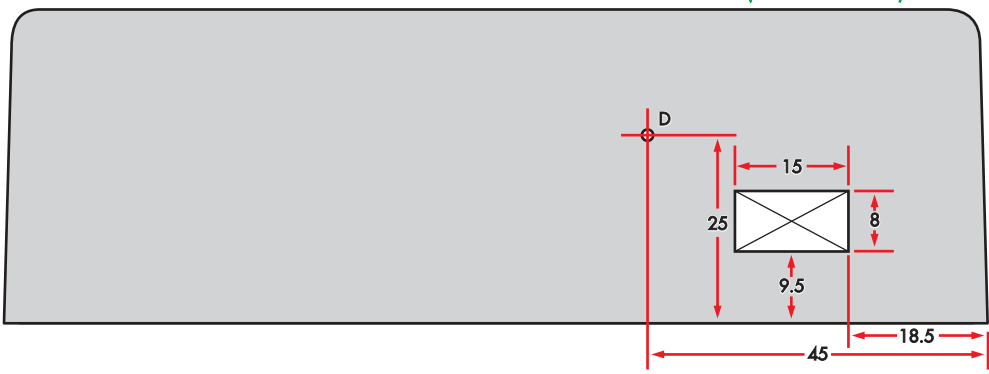

(FRONT SIDE OF BOX)

(OUTER SURFACE OF BOX LID/BASE)

(REAR SIDE OF BOX)

- SLOT A: 4mm x 25mm
- HOLE B: 3.5mm DIAM
- HOLE C: 7.5mm DIAM
- HOLE D: 1.5mm DIAM
- HOLE E: 6.5mm DIAM
- HOLE F: 9.0mm DIAM

ALL DIMENSIONS IN MILLIMETRES

(RIGHT END OF BOX)