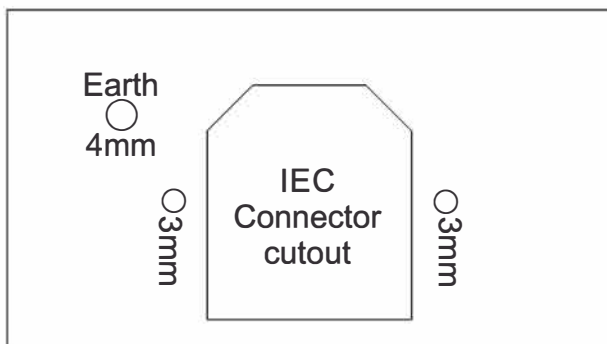

IP65 case lid

Economy case
Lid

Case End views

Centre hole:

IP65 case: 33mm above outside base
Economy case: 29mm above outside base