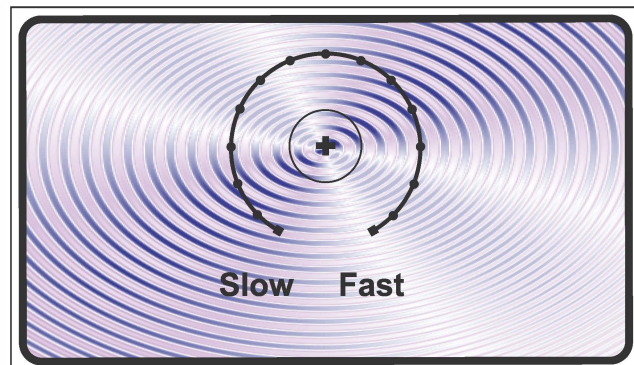

IP65 case lid

Economy case
Lid

Case End views

Centre hole:

IP65 case: 33mm above outside base
Economy case: 29mm above outside base