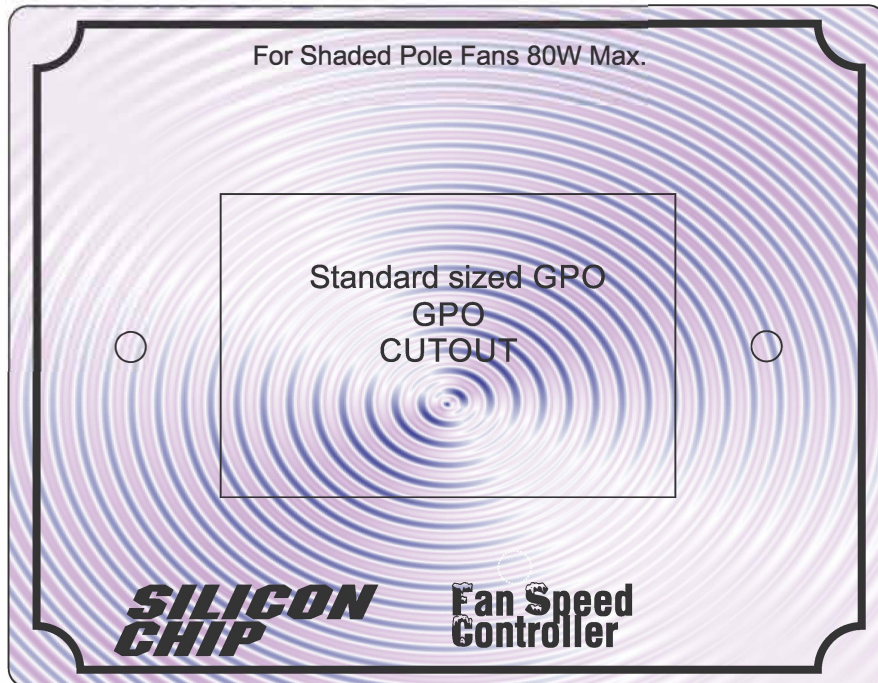

IP65 case lid

Economy case
Lid

Case End views

Centre hole:

IP65 case: 33mm above outside base
Economy case: 29mm above outside base