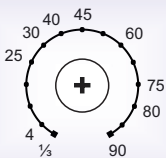

Off

19 x
12.5mm

On

+ + + + +
10% 25% 50% 75% 100%

Level

+

On/Run

+

Start

+

Stop

Timer
(minutes)

**SILICON
CHIP**

Ultrasonic Cleaner

19 x
12.5mm

+ + + + +

3mm diameter

+

+

6.5mm
diameter

+

+

7mm
diameter